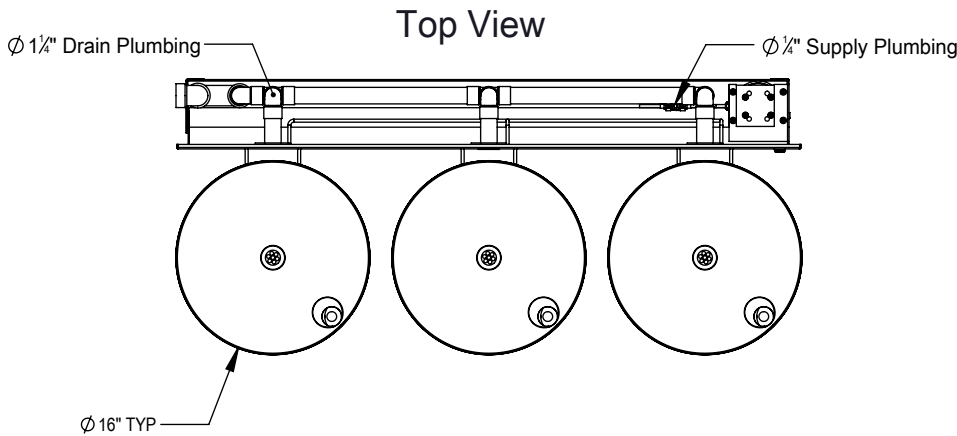

Fountain Model Includes:

- [3] 16" diameter, 16ga. fountain bowls
- No plastic parts
- 100% made in the USA
- Manufactured with lead-free materials

- 1/4" steel support arm and wall bracket capable of supporting 500 lbs.
- Cover plate and access panel to match bowl finish or choose from unlimited powder coat colors

- Integral drain in bowl for ease of cleaning
- Integral filter cabinet with swinging door and key lock.

Options and finishes may differ from image shown.

Dimensions in drawing subject to options selected.