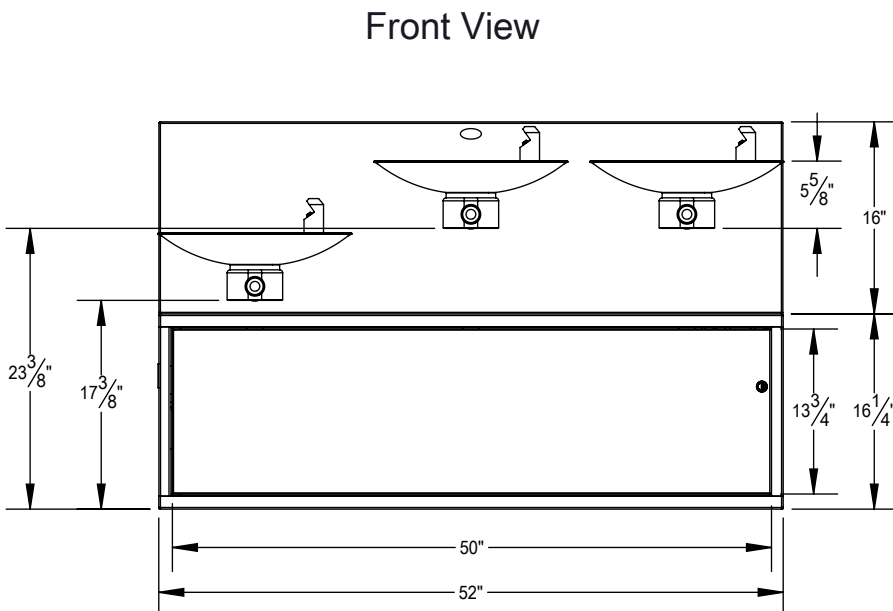

Select Low Fountain Location
☐ Left [S] ☐ Center ☐ Right