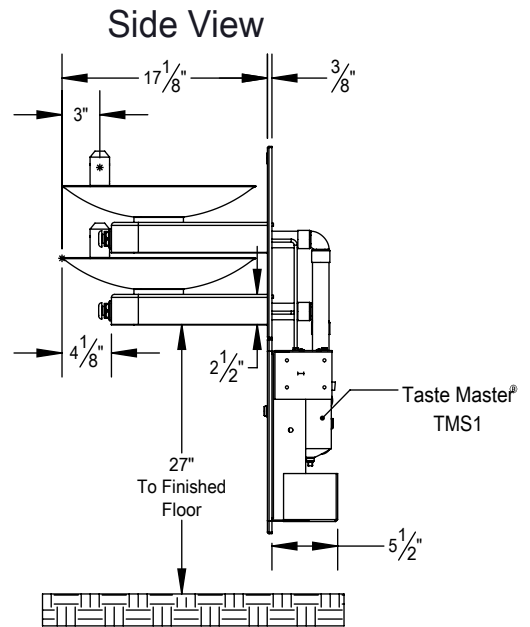

Select Low Fountain Location
☐ Left [S] ☐ Center ☐ Right