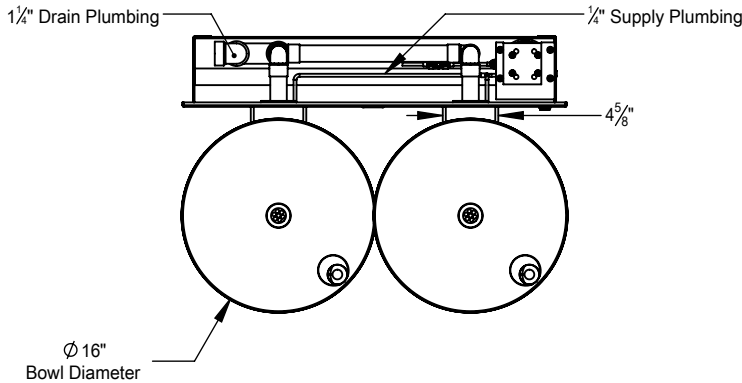

- [2]16" diameter, 16 ga. fountain bowl
- No plastic parts
- 100% made in the USA
- Manufactured with lead-free materials

Fountain Model Includes:

- 1/4" steel support arm and wall bracket capable of supporting 500 lbs.
- Cover plate and access panel to match bowl finish or choose from unlimited powder coat colors
- Integral drain in bowl for ease of cleaning
- Integral filter cabinet with swinging door and key lock.

Options and finishes may differ from image shown.

Dimensions in drawing subject to options selected.

Top View

Select Low Fountain Location
 Left [S] Right

Side View

Front View

PRODUCT COMPLIANCE*

- ADA Compliance
- Buy America Act
- CA Proposition 65
- Filters: NSF/ANSI Standards 42 and 53 (Lead Free)
- Components: CA NSF/ANSI 372-2011 (Lead Free)
- UL STD 399
- CSA STD C22.2 #120
- *More available on request