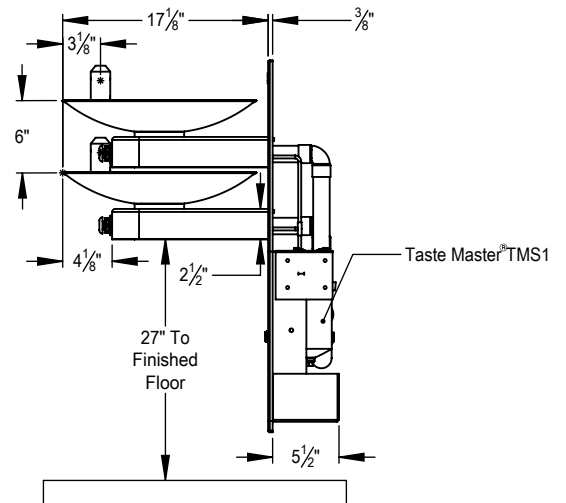

- [2]16" diameter, 16 ga. fountain bowl
- No plastic parts
- 100% made in the USA
- Manufactured with lead-free materials

Fountain Model Includes:

- 1/4" steel support arm and wall bracket capable of supporting 500 lbs.
- Cover plate and access panel to match bowl finish or choose from unlimited powder coat colors
- Integral drain in bowl for ease of cleaning
- Integral filter cabinet with swinging door and key lock.

Options and finishes may differ from image shown.

Dimensions in drawing subject to options selected.

Top View

Select Low Fountain Location
 Left [S] Right

Side View

Front View

PRODUCT COMPLIANCE*

- ADA Compliance
- Buy America Act
- CA Proposition 65
- Filters: NSF/ANSI Standards 42 and 53 (Lead Free)
- Components: CA NSF/ANSI 372-2011 (Lead Free)
- UL STD 399
- CSA STD C22.2 #120
- *More available on request