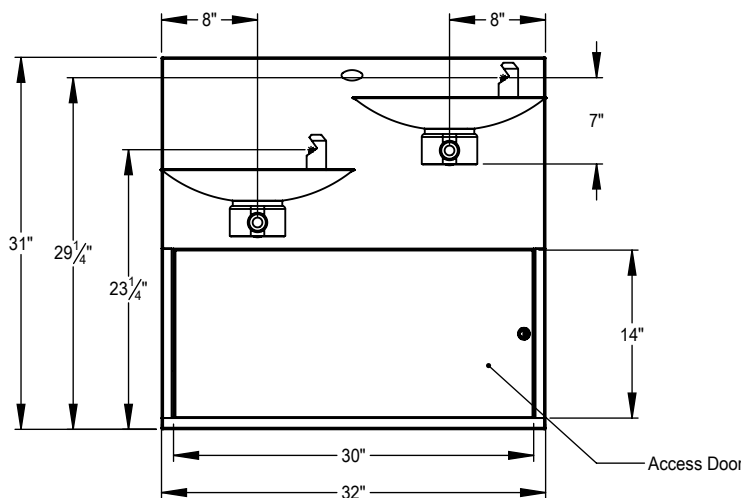

- [2]16" diameter, 16 ga. fountain bowl
- No plastic parts
- 100% made in the USA
- Manufactured with lead-free materials

Fountain Model Includes:

- 1/4" steel support arm and wall bracket capable of supporting 500 lbs.
- Cover plate and access panel to match bowl finish or choose from unlimited powder coat colors
- Integral drain in bowl for ease of cleaning
- Integral filter cabinet with swinging door and key lock.

Options and finishes may differ from image shown.

Dimensions in drawing subject to options selected.

Top View

Select Low Fountain Location
 Left [S] Right

Side View

Front View

PRODUCT COMPLIANCE*

- ADA Compliance
- Buy America Act
- CA Proposition 65
- Filters: NSF/ANSI Standards 42 and 53 (Lead Free)
- Components: CA NSF/ANSI 372-2011 (Lead Free)
- UL STD 399
- CSA STD C22.2 #120
- *More available on request